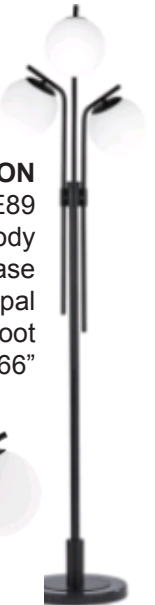

KAHALA CORAL

84R49
White finish, resin body
w/crystal base & white
cotton blend rectangle
shade. Ht. 29". kathy
ireland® Home.

LUMINA

87M77
Warm gold finish w/met-
al body w/marble base.
White glass drum shade.
On/off rocker switch. USB
port included. Ht. 23.10"

LUMINA
87M76

Warm gold finish w/
metal body w/marble
base. White glass drum
shade. On/off foot
switch. Ht. 63"

ZARA

91J51
Black finish w/metal &
faux alabaster body &
natural rattan cylindrical
shade. Ht. 65"

HEWITT
78W32
Powder coated matte
black finish, metal body,
beige mica cone shade.
On/off foot switch, swivel
shade. Ht. 78".

BOCA
85T59

Dark natural
finish w/rattan
body, oatmeal
linen round
shade. Ht. 28".

FINLEY
90V98

Natural w/black wash
finish, resin body w/rat-
tan look, off-white linen
round shade. Ht. 31".

HAMILTON
82E89

Black finish, metal body
w/genuine marble base
with (3) white opal
shades. On/off foot
switch. Ht. 66"