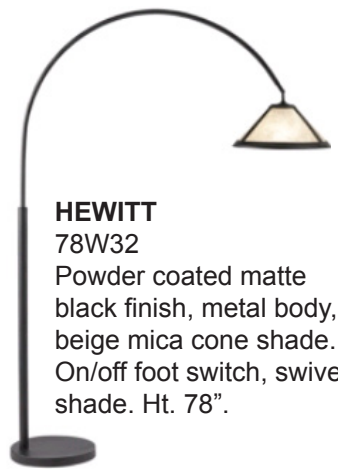

PACIFIC
COAST
LIGHTING

FOR THE WAY YOU LIVE™

www.PacificCoastLighting.com
support@pacificcoastlighting.com
(800) 709-9004

HPM: IHFC H-203
LVM: A-301

MUIR WOODS
80T85

Natural finish, resin &
glass body w/amber
alabaster bowl shade.
Nightlight on base. Ht. 72"

HEWITT
78W32
Powder coated matte
black finish, metal body,
beige mica cone shade.
On/off foot switch, swivel
shade. Ht. 78".

BOCA
85T59

Dark natural
finish w/rattan
body, oatmeal
linen round
shade. Ht. 28".