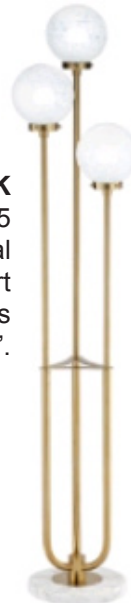

KAHALA CORAL

84R49
White finish, resin body
w/crystal base & white
cotton blend rectangle
shade. Ht. 29". kathy
ireland® Home.

LUMINA

87M77
Warm gold finish w/met-
al body w/marble base.
White glass drum shade.
On/off rocker switch. USB
port included. Ht. 23.10"

LUMINA
87M76

Warm gold finish w/
metal body w/marble
base. White glass drum
shade. On/off foot
switch. Ht. 63"

ZARA

91J51
Black finish w/metal &
faux alabaster body &
natural rattan cylindrical
shade. Ht. 65"

FINLEY
90V98

Natural w/black wash
finish, resin body w/rat-
tan look, off-white linen
round shade. Ht. 31".

HAMILTON
82E89

Black finish, metal body
w/genuine marble base
with (3) white opal
shades. On/off foot
switch. Ht. 66"

MADISON PARK
81H65

Warm gold finish, metal
body w/(3) white art
glass shades. Bulbs
included. HT. 68".

HAMILTON
85Y59

Black finish, metal body w/
genuine marble base with (2)
white opal shades. On/off
in-line switch. Ht. 27"